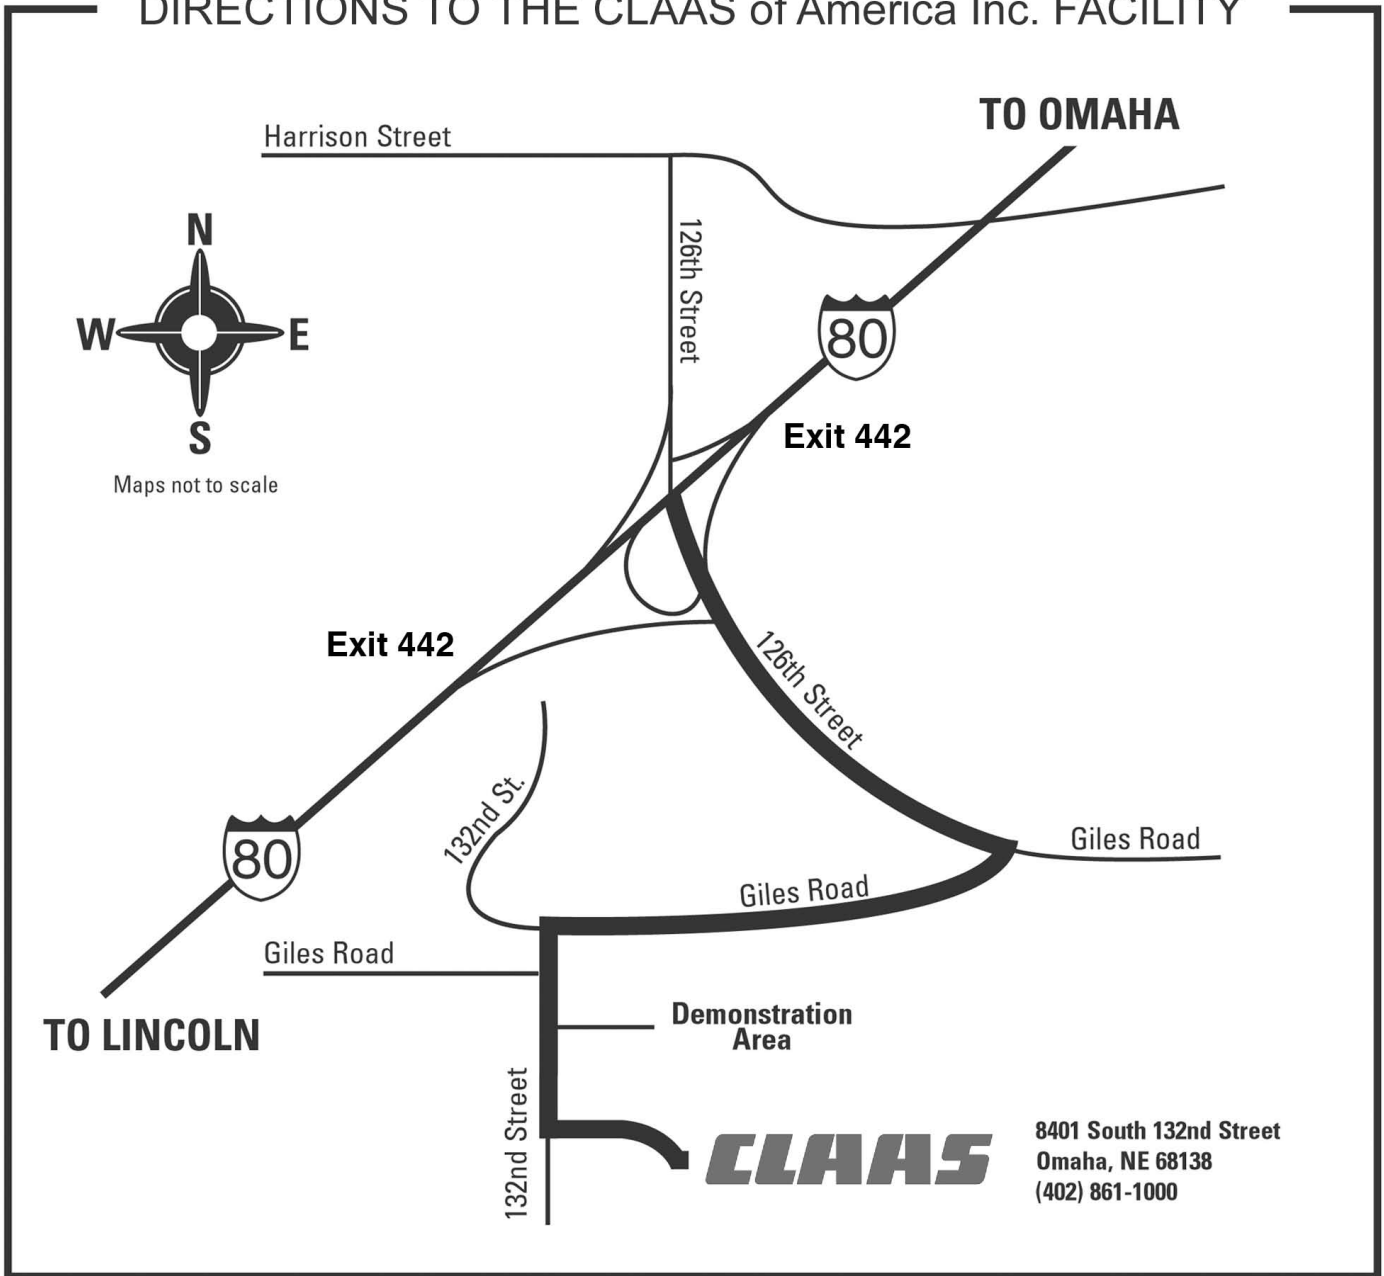

CLAAS of America Inc.

8401 South 132nd Street, Omaha, NE 68138
Phone: 402-861-1000
Fax: 402-861-1003

DIRECTIONS TO THE CLAAS of America Inc. FACILITY